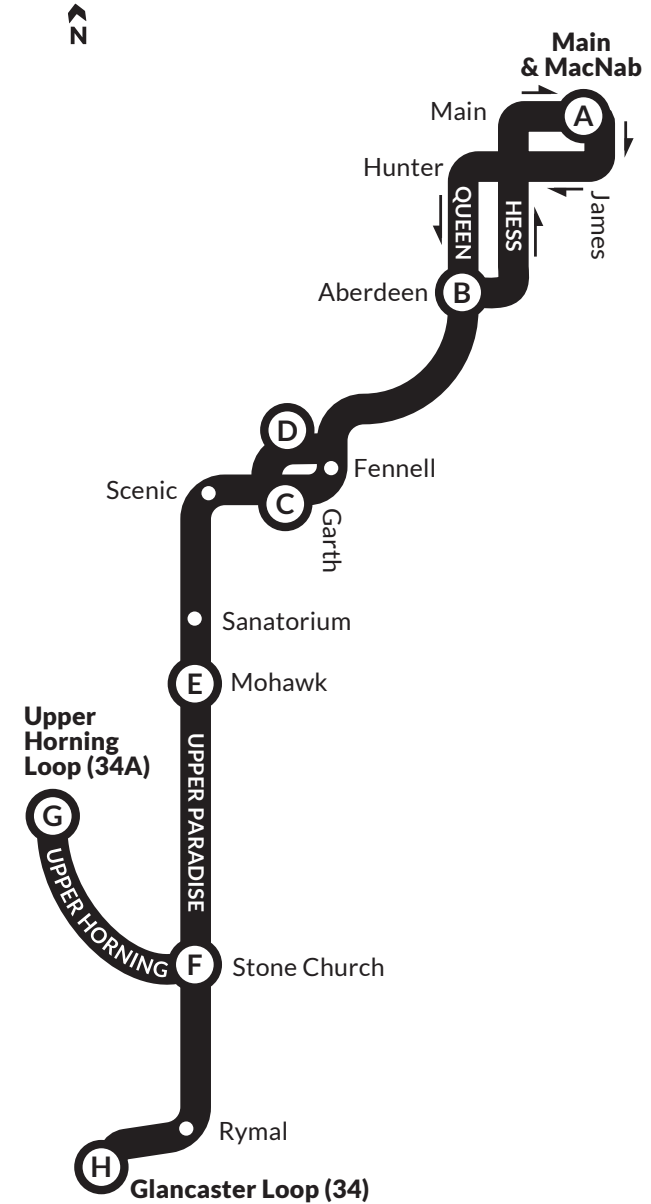

SUNDAY - Northbound

	H	G	F	E	D	B	A
7 am to 1 pm	Leave Upper Horning Loop from 7:04am to 1:04pm						
	---	:04	:08	:12	:17	:21	:27
	:35	---	:38	:42	:47	:51	:57
2 pm	---	2:05	2:10	2:13	2:17	2:21	2:27
	2:35	---	2:38	2:42	2:47	2:51	2:57
3 pm	---	3:05	3:10	3:13	3:17	3:21	3:27
	3:35	---	3:38	3:42	3:47	3:51	3:57
4 pm	---	4:05	4:10	4:13	4:17	4:21	4:27
	4:35	---	4:38	4:42	4:47	4:51	4:57
5 pm	---	5:05	5:10	5:13	5:17	5:21	5:27
	5:35	---	5:38	5:42	5:47	5:51	5:57
6 pm-10 pm	Leave Upper Horning Loop from 6:05am to 10:05pm						
	---	:05	:10	:13	:17	:21	:27
11 pm	---	11:05	11:10	11:13	11:17	11:21	11:27

Upper Paradise

Effective September 3, 2023

34

! During the period between **Christmas Day and New Year's Day**, the HSR usually operates on a modified schedule on selected days. **Thanksgiving Day** service will end at approximately 10:00pm. The last trip from Main & MacNab will be 9:30pm and from Upper Horning Loop will be 9:05pm.

hamilton.ca/hsr
905.527.4441
@hsr • @hsrnw