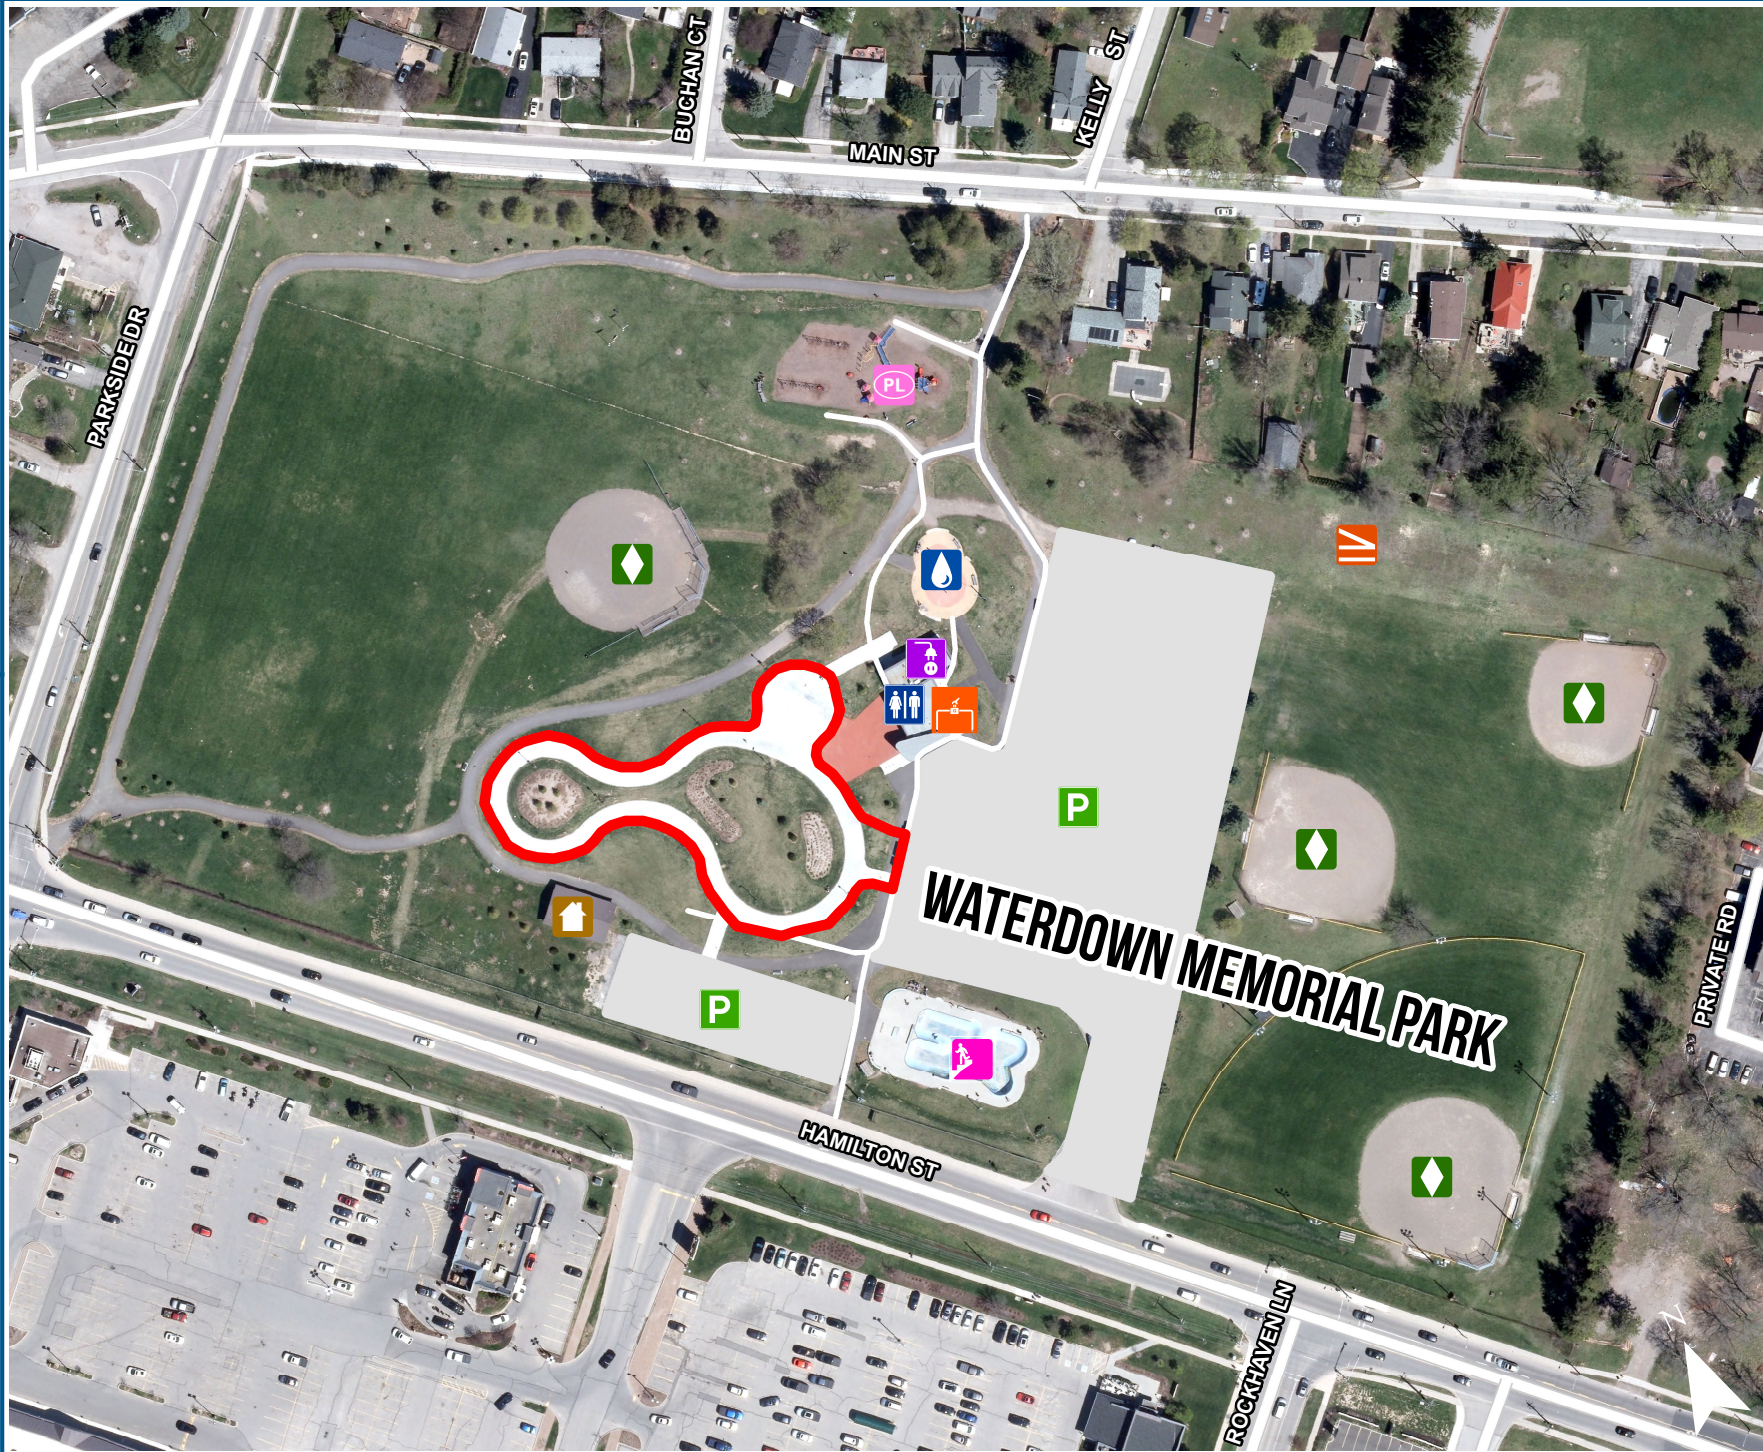

WATERDOWN MEMORIAL PARK - FEATURES AND SERVICES

LEGEND

-  Baseball Diamonds
-  Toboggan Hill
-  Skateboard Park
-  Pavillion/Sun Shelter
-  Playground
-  Parking Lot
-  Washrooms & Change Area
-  Electrical Outlets
-  Water Spray Pad
-  Potable Water Building
-  Rotary Ice Skating/Roller Blading Loop

Hamilton